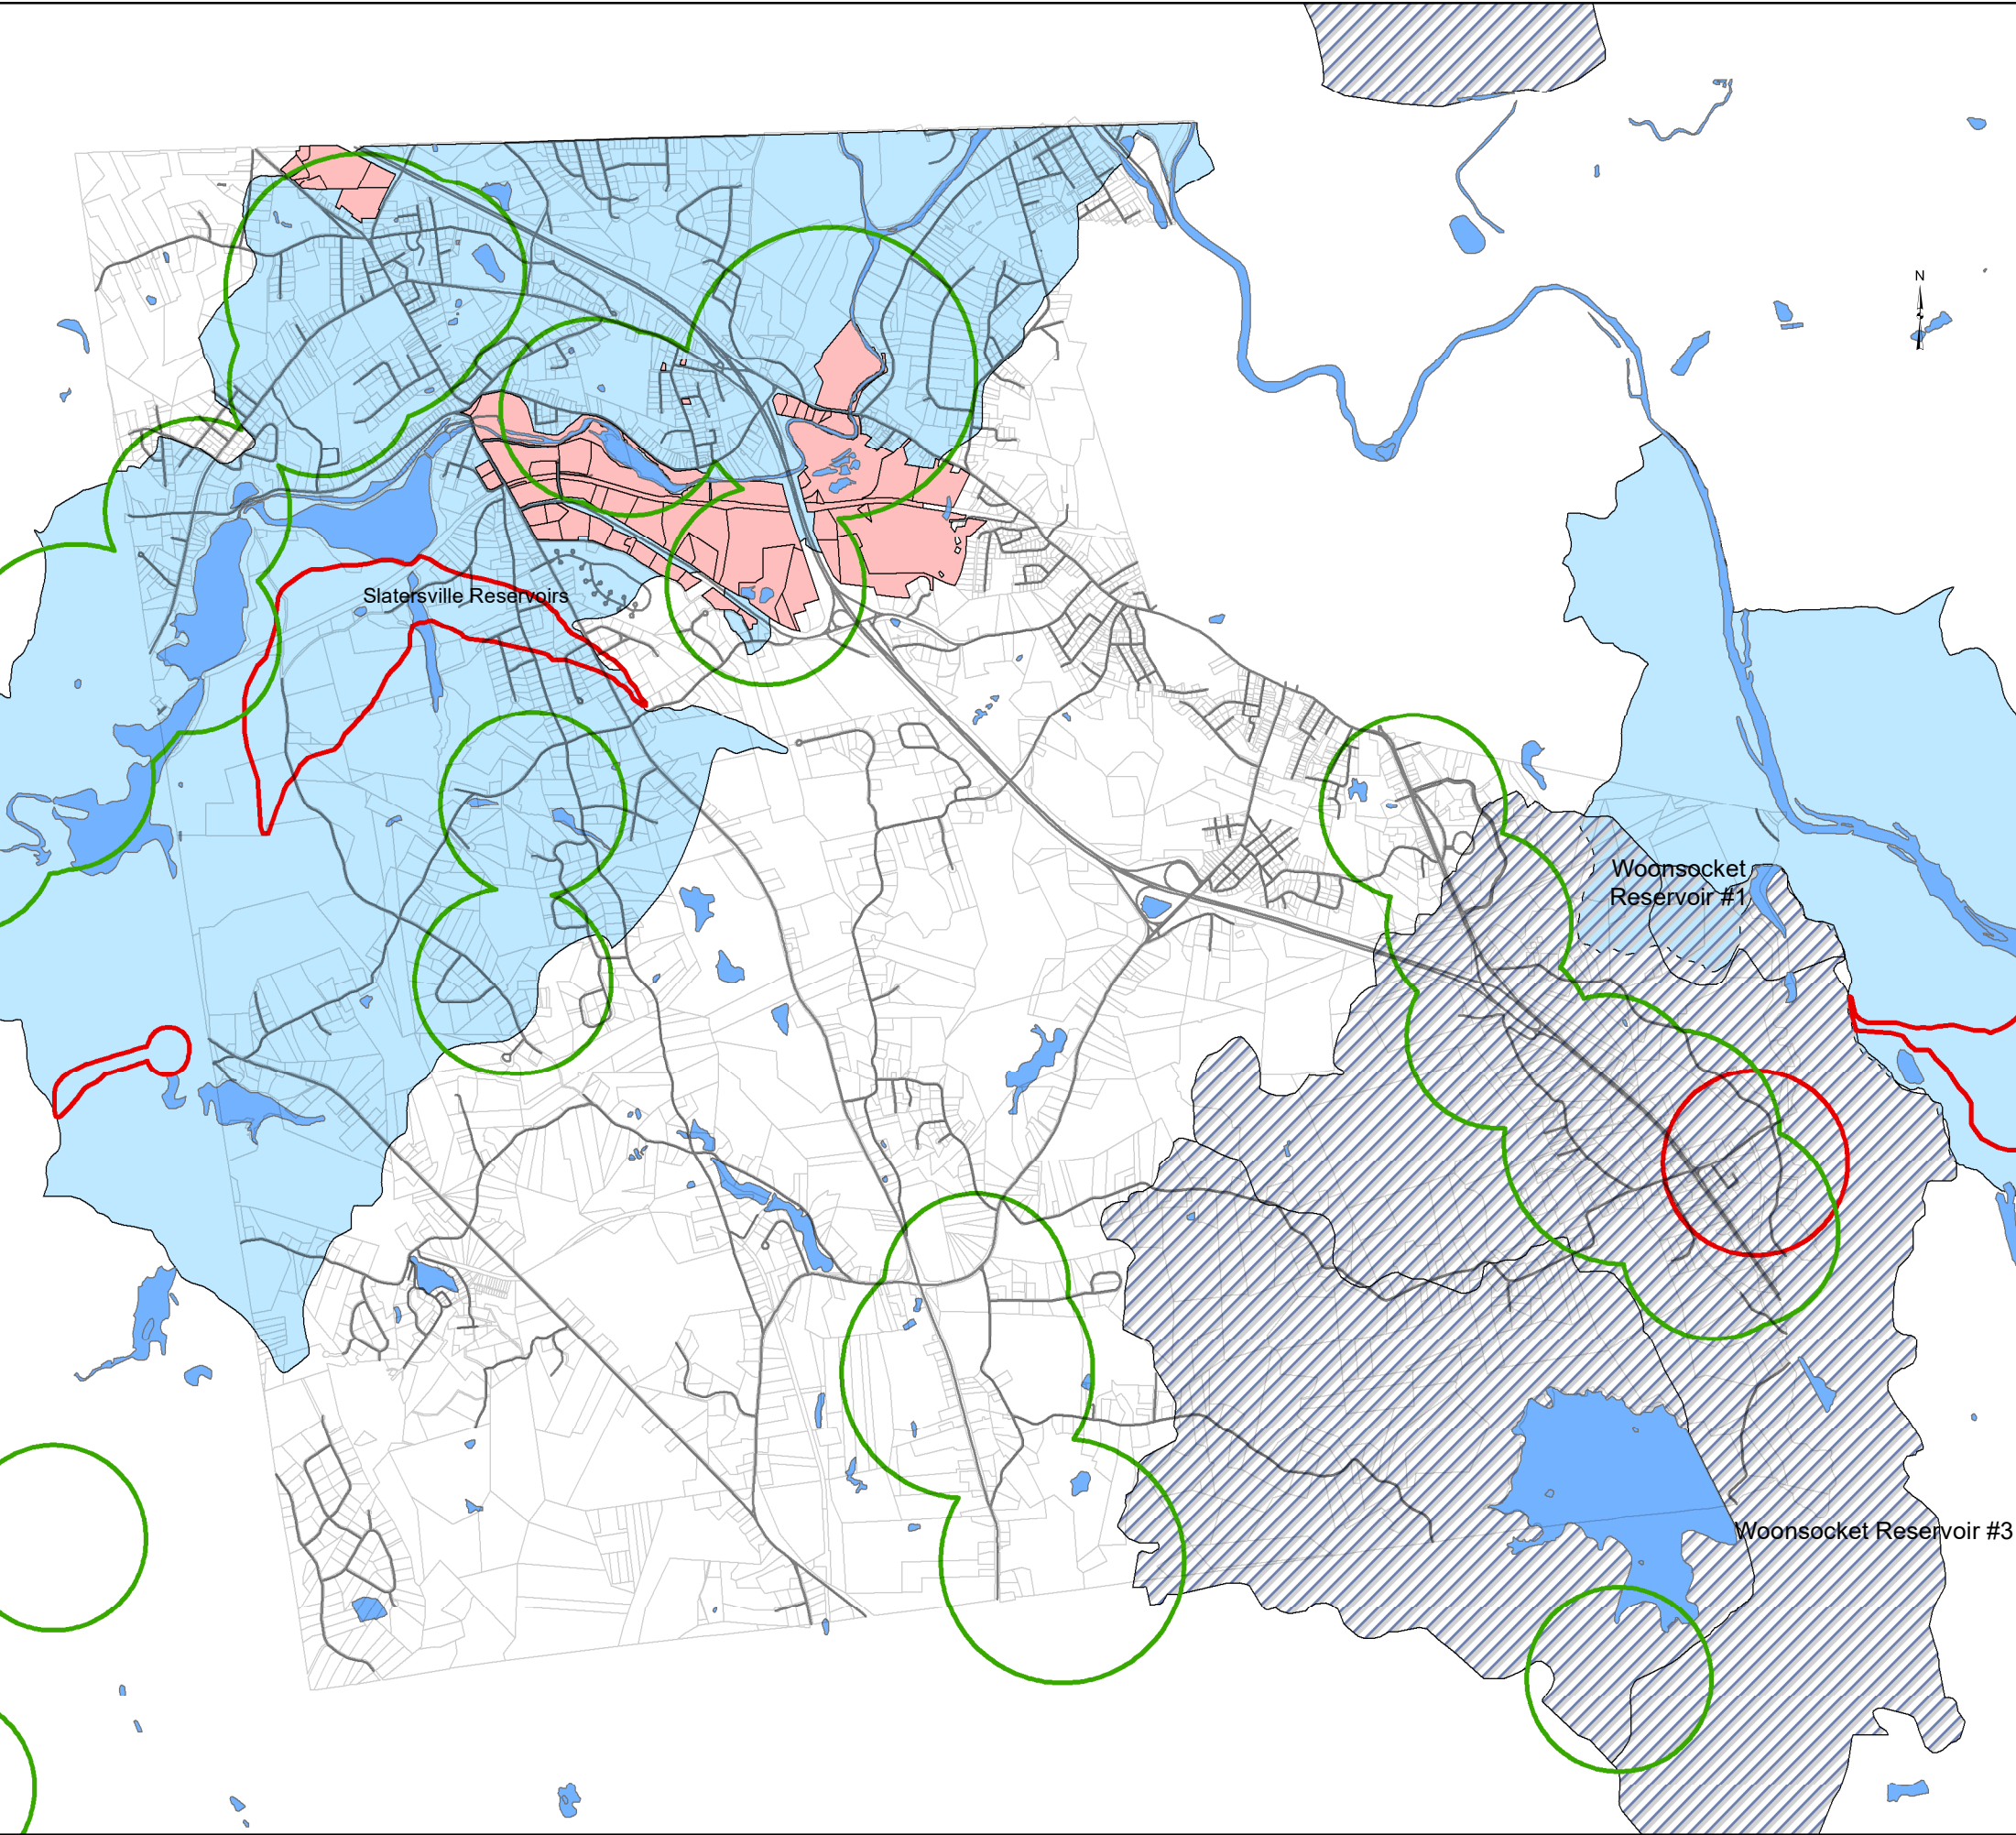

# North Smithfield, RI Zoning Ordinance Map: Water Supply Protection Overlay District

**Legend**

- Exempt Existing Industrial/Commercial Areas
- Community Wellhead Protection Area (GAA)
- Non-Community Wellhead Protection Area
- Surface Water Protection Areas
- Groundwater Recharge Areas

Map produced by Town of North Smithfield, RI  
2/14/12  
Map revised 8/24/20  
Map revised 8/15/23